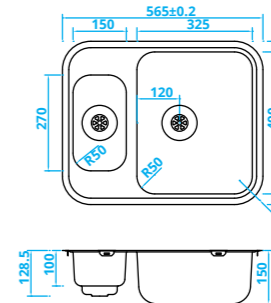

PROJECTS?
Ask for a
special offer!